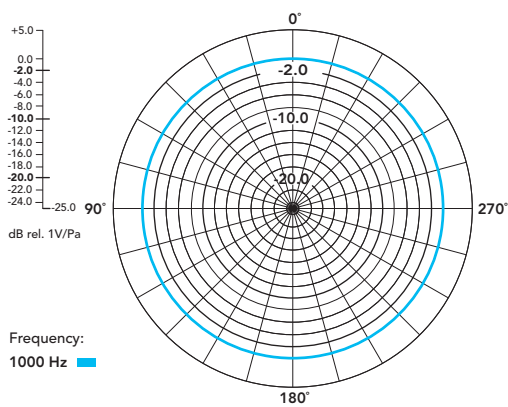

POLAR PATTERN